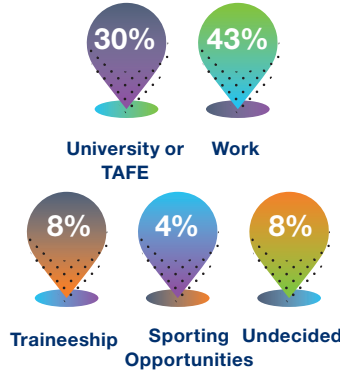

INTENTIONALLY
CHRISTIAN
INCLUSIVE
EXCELLENT

Our Strathalbyn Campus was founded in 1991 and is located on 4 hectares, 50 kilometers south-east of the Adelaide CBD.

Our Students...

Year 12 Grades

Completion Outcomes

Post School Destinations

Year 12 Results

ATAR Results

NAPLAN

Our Funds...

Our Staff...