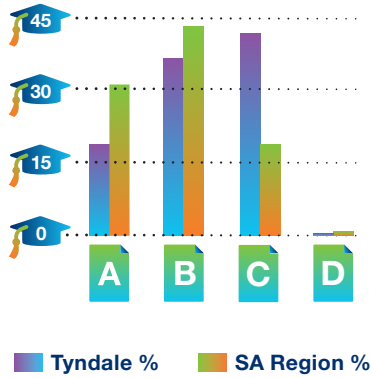

Strathalbyn Overview

Tyndale Christian School is a multi campus Christ-centred school, providing quality Christ centred education to over 2,000 students at Salisbury East, Murray Bridge and Strathalbyn.

INTENTIONALLY
CHRISTIAN
INCLUSIVE
EXCELLENT

Our Strathalbyn Campus was founded in 1991 and is located on 4 hectares, 50 kilometers south-east of the Adelaide CBD.

Our Students...

Year 12 Grades

Completion Outcomes