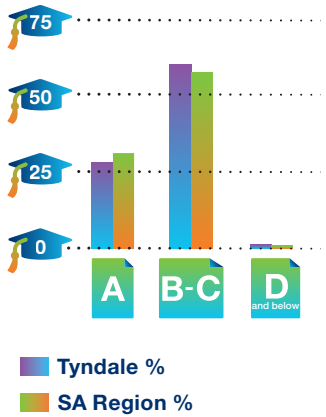

Salisbury East Overview

Tyndale Christian School is a multi campus Christ-centred school, providing quality Christ centred education to over 2,000 students at Salisbury East, Murray Bridge and Strathalbyn.

Our Salisbury East Campus was founded in 1983 and is located on 11 hectares, 20 kilometres north of Adelaide CBD.

—
INTENTIONALLY
CHRISTIAN
INCLUSIVE
EXCELLENT

Our Students...

Year 12 Grades