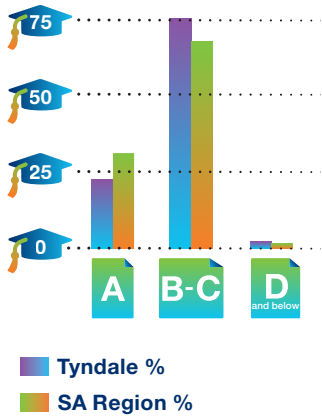

Salisbury East Overview

Tyndale Christian School is a multi campus Christ-centred school, providing quality Christ centred education to over 2,000 students at Salisbury East, Murray Bridge and Strathalbyn.

Our Salisbury East Campus was founded in 1983 and is located on 11 hectares, 20 kilometres north of Adelaide CBD.

—
INTENTIONALLY
CHRISTIAN
INCLUSIVE
EXCELLENT

Our Students...

Year 12 Grades