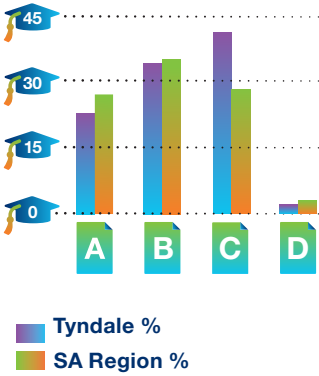

Murray Bridge Overview

Tyndale Christian School is a multi campus Christ-centred school, providing quality Christ centred education to over 2,000 students at Salisbury East, Murray Bridge and Strathalbyn.

Our Murray Bridge Campus was founded in 2000 and is located on a 3.2 hectare property on the west side of Murray Bridge.

INTENTIONALLY
CHRISTIAN
INCLUSIVE
EXCELLENT

Our Students...

Year 12 Grades

NAPLAN

Year 12 Results