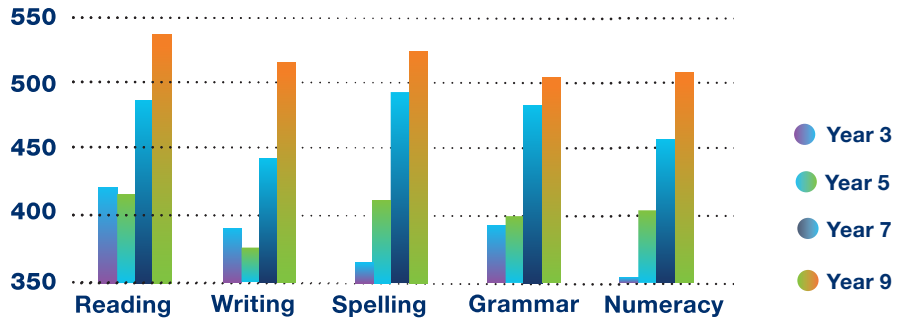

Our Murray Bridge Campus was founded in 2000 and is located on a 3.2 hectare property on the west side of Murray Bridge.

INTENTIONALLY
CHRISTIAN
INCLUSIVE
EXCELLENT

Our Students...

Year 12 Grades

NAPLAN

Year 12 Results