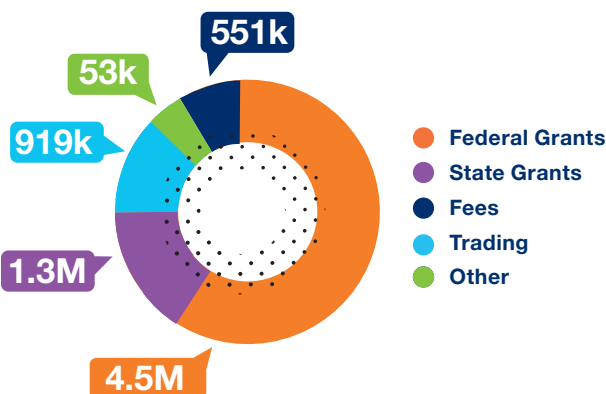

Murray Bridge Overview

Tyndale Christian School is a multi campus Christ-centred school, providing quality Christ centred education to over 2,000 students at Salisbury East, Murray Bridge and Strathalbyn.

Our Murray Bridge Campus was founded in 2000 and is located on a 3.2 hectare property on the west side of Murray Bridge.

INTENTIONALLY
CHRISTIAN
INCLUSIVE
EXCELLENT

Our Students...

Year 12 Grades

NAPLAN

Year 12 Results

ATAR Results

Completion Outcomes

Our Funding Sources...

Our Staff...