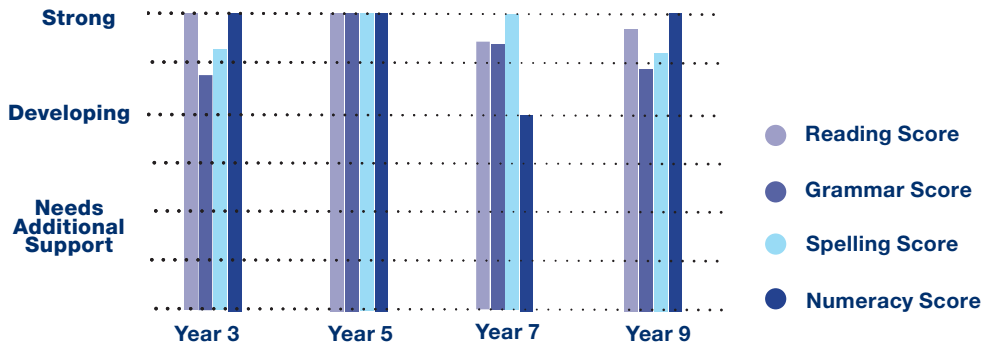

Harvest Christian College Overview

Harvest Christian College is an interdenominational Christian school located in Kadina, South Australia. It serves over 290 students from Reception to Year 12.

Our Students...

Year 12 Grades

NAPLAN

ATAR Results

Year 12 Results

Completion Outcomes

Our Funding Sources...

Our Staff...