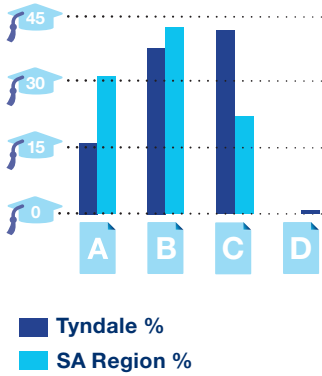

Harvest Christian College Overview

Harvest Christian College is an interdenominational Christian school located in Kadina, South Australia. It serves over 290 students from Reception to Year 12.

Our Students...

Year 12 Grades

NAPLAN

ATAR Results

Year 12 Results

Completion Outcomes

Our Funding Sources...

Our Staff...